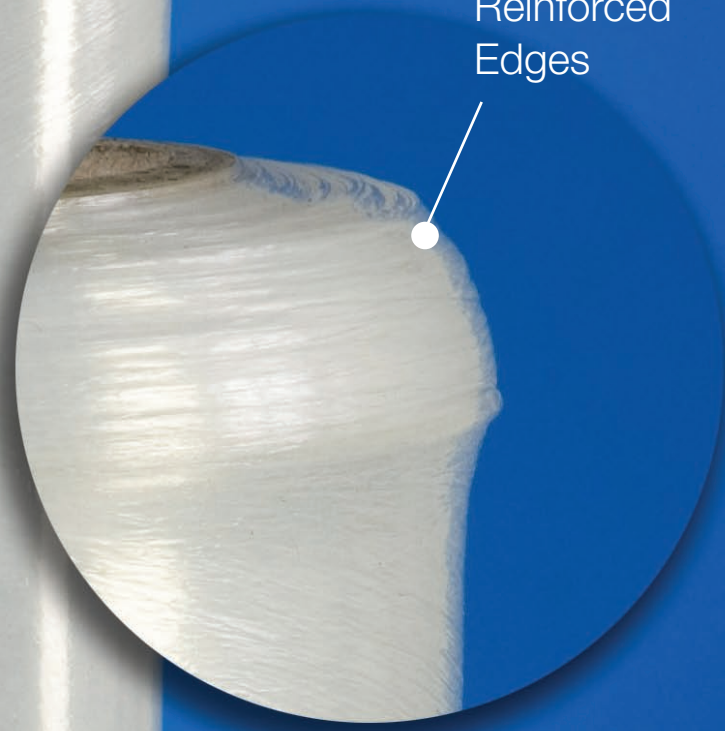

e-stretchTM

a new standard

High
performance
stretch film

A high performance pre-stretched film providing enhanced load stability and real wrap cost per pallet savings. With it's unique 40% residual stretch this easy to use product is available in both machine and manual variants.

Features

- Unique high performance film formula
- Double length 600m roll
- Powerful grip – pallet stabilisation
- Faster wrapping – extra wide 450mm roll
- One side cling
- Excellent puncture resistance
- 50% film usage saving achievable
- Unique reinforced edging

Hand application

Code	Description	Size	Grade
MWWH6	e-stretch clear	400mm x 600m*	lite
MWWH8	e-stretch clear	400mm x 600m*	plus
MWWH10	e-stretch clear	400mm x 500m*	super
MWWH10BK	e-stretch black	450mm x 500m*	secure

*The above products are also available in extended core.

MWWA8	e-stretch clear	90mm x 300m	plus
-------	-----------------	-------------	------

Machine application

Code	Description	Size	Grade
MWWW8	e-stretch clear	450mm x 3000m	plus
MWWW10	e-stretch clear	450mm x 2500m	super
MWWW10BK	e-stretch black	450mm x 2500m	secure